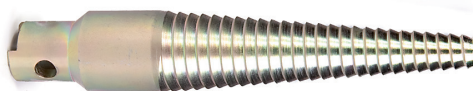

Towing Carrot

Towing Carrots (Duct Pulling Eyes), are often used with pneumatic moles.

Product Code	Description
077-000025	Towing Carrot 16-32mm

H Available to hire | **R** Repair & Service Available