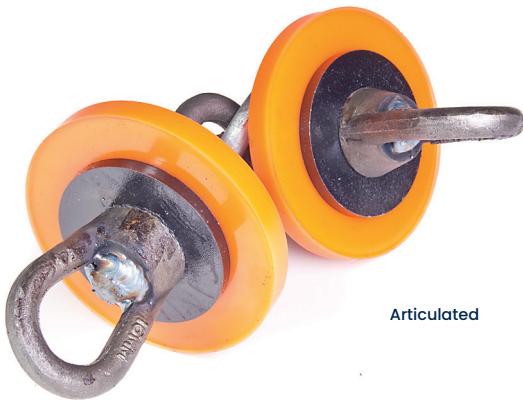

INTERNAL PIPE CLEANING

Christmas Tree Scrapers

Clamped

Bolt On

For use in metallic pipes, Christmas Tree Drag Scrapers remove hard deposits as they are winched through. Available for all pipe sizes from 3" to 36".

Product Code	Description
700-000086	Clamped 3" dia
700-000084	Clamped 4" dia
700-000113	Clamped 5" dia
700-000091	Clamped 6" dia
700-000114	Bolt-on 3" dia
700-000115	Bolt-on 4" dia
700-000116	Bolt-on 5" dia
700-000117	Bolt-on 6" dia
700-000118	Bolt-on 7" dia
700-000119	Bolt-on 8" dia
700-000120	Bolt-on 9" dia
700-000121	Bolt-on 10" dia
700-000122	Bolt-on 12" dia
700-000123	Bolt-on 13" dia
700-000124	Bolt-on 14" dia
700-000125	Bolt-on 16" dia
700-000126	Bolt-on 18" dia
700-000127	Bolt-on 20" dia
700-000128	Bolt-on 22" dia
700-000129	Bolt-on 24" dia
700-000130	Bolt-on 26" dia
700-000131	Bolt-on 28" dia
700-000132	Bolt-on 30" dia
700-000133	Bolt-on 32" dia
700-000134	Bolt-on 34" dia
700-000135	Bolt-on 36" dia

Wire Brush Pull Through

Wire Brush Pull Through

For use in metallic pipes, Wire Brush Pigs remove loose debris. Available for all pipe sizes from 3" to 12" they can be used after pulling through a drag scraper to remove any loosened deposits.

Plungers

Double Plunger

Articulated

Plungers

For use in metallic and plastic pipes, Plungers remove debris and fluids. Available for all pipe sizes from 3" to 36", there are three types: single disk, double disk and articulated. The articulated unit has a flexible joint between the disks, for use in pipes where bends may be tight.