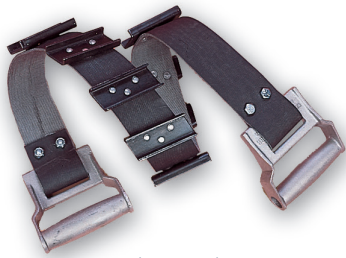

Pipe Cleaning Straps

Pipe Cleaning Strap

Wheeler Rex Pipe Cleaning Straps

Highest quality pipe cleaning strap available in two lengths. A versatile scraper for removing mud and scale from pipe surfaces. Generally used prior to pipe cutting, drilling or the assembly of a pipe fitting. Angled blades promote self cleaning. Belt material is light, strong and non-corroding. Offers better scraping, cleaning & longevity than alternative studded type straps.